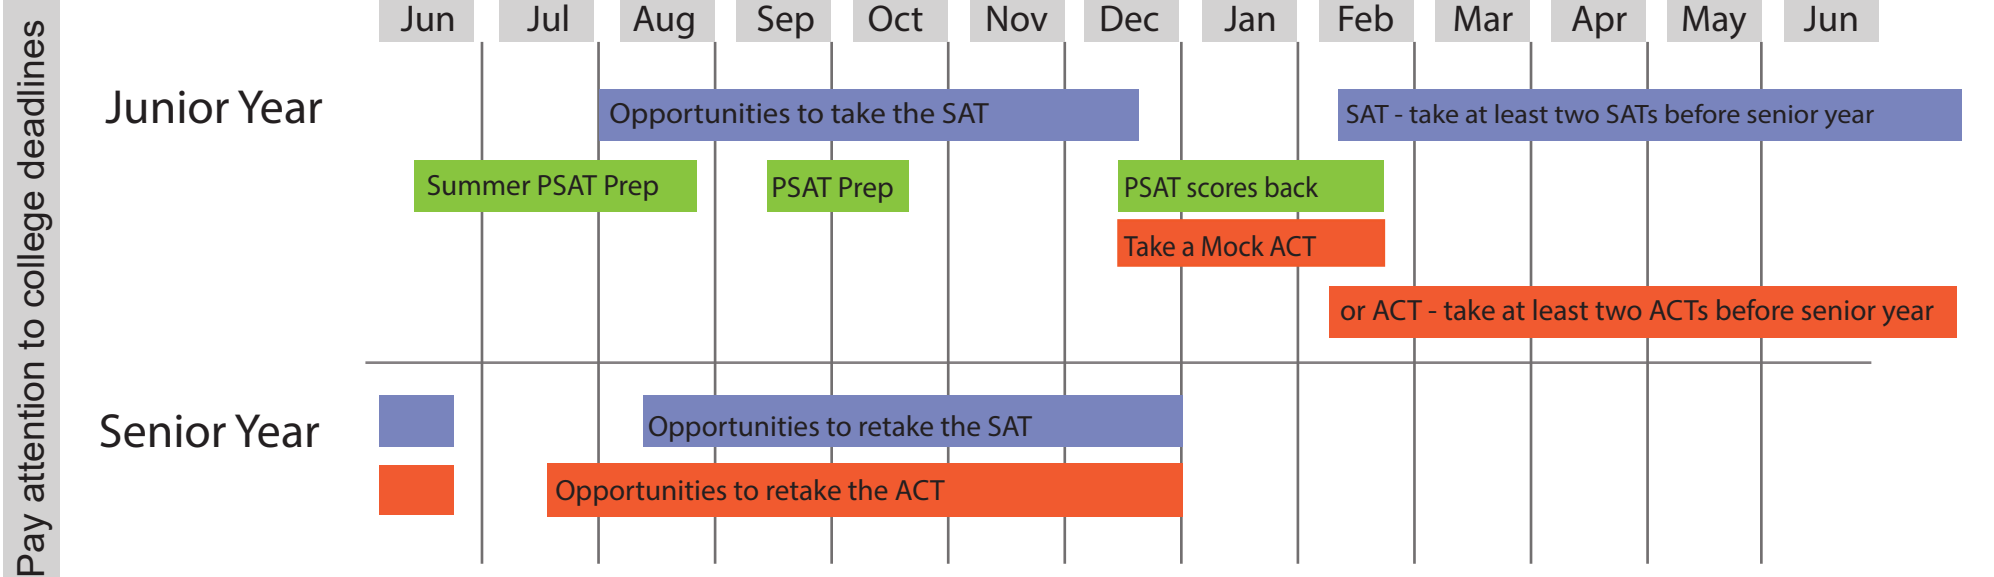

College Admission Testing - What's Your Plan?

2024-2025 Testing Dates - Students who qualify for free or reduced lunch, contact your campus counselor for fee waivers.

ACT - www.actstudent.org			SAT - www.collegeboard.org			PSAT	
Official Test Date	Registration Deadline		Official Test Date	Registration Deadline		Test Date	
	Regular	Late		Regular	Late	October	PSAT/NMSQT - grades 10 & 11
Sep. 14	Aug. 9	Aug. 25	Aug. 24	Aug. 9	Aug. 13		
Oct. 26	Sep. 20	Oct. 7	Oct. 5	Sep. 20	Sep. 24		
Dec. 14	Nov. 8	Nov. 22	Nov. 2	Oct. 18	Oct. 22		
Feb. 8	Jan. 3	Jan. 20	Dec. 7	Nov. 22	Nov. 26		
Apr. 5	Feb. 28	Mar. 16	Mar. 8	Feb. 21	Feb. 25		
Jun. 14	May 9	May 26	May 3	Apr. 18	Apr. 22		
Jul. 12	Jun. 6	Jun. 20	Jun. 7	May 22	May 27		