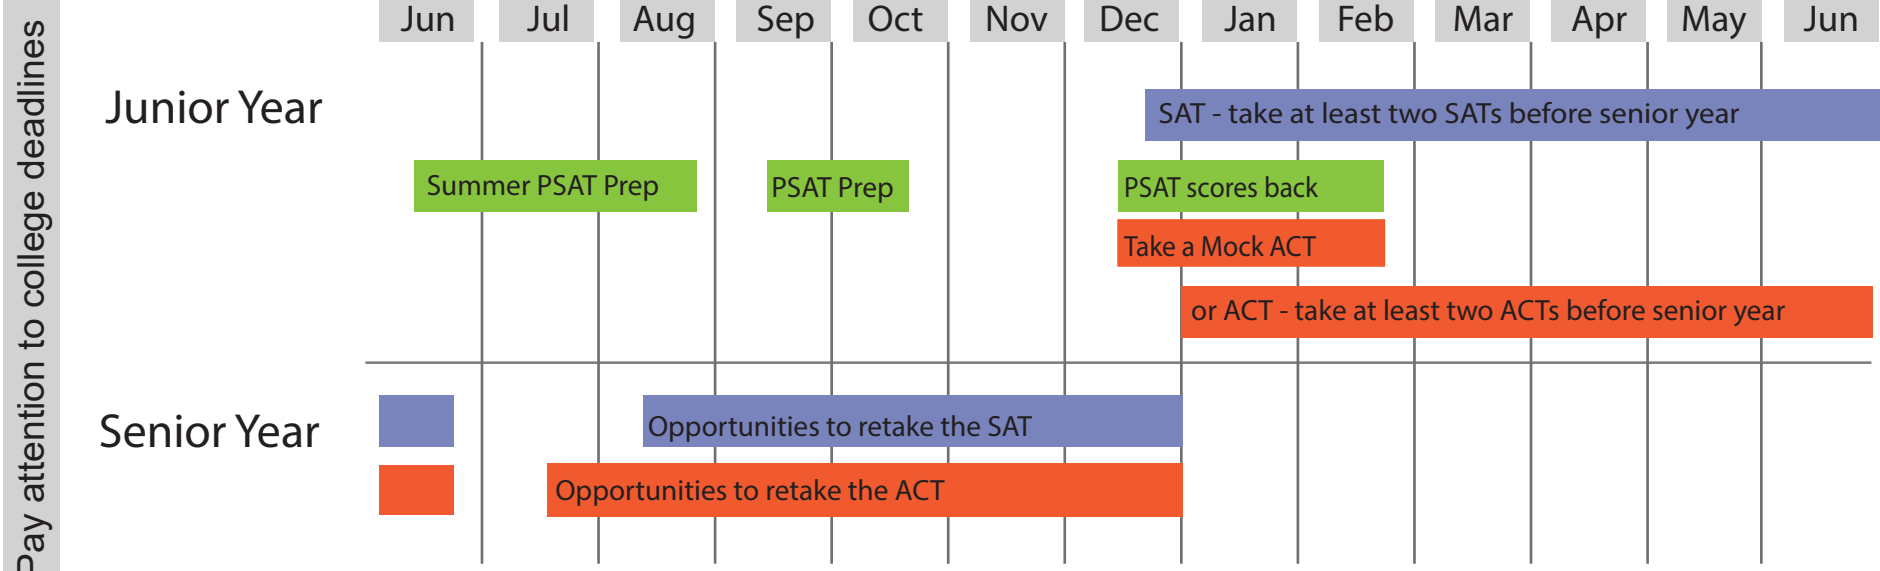

College Admission Testing - What's Your Plan?

2022-2023 Testing Dates - Students who qualify for free or reduced lunch, contact your campus counselor for fee waivers.

ACT - www.actstudent.org			SAT - www.collegeboard.org			PSAT
Official Test Date	Registration Deadline		Official Test Date	Registration Deadline		Test Date
	Regular	Late		Regular	Late	
Sep. 10	Aug. 5	Aug. 19	Aug. 27			Primary test day: Oct. 12
Oct. 22	Sep. 16	Sep. 30	Oct. 1			Saturday test day: October 15
Dec. 10	Nov. 4	Nov. 11	Nov. 5			Alternate test day: October 25
Feb. 11	Jan. 6	Jan. 20	Dec. 3			
Apr. 15	Mar. 10	Mar. 24	Mar. 11			
Jun. 10	May 5	May 19	May 6			
Jul. 15	Jun. 16	Jun. 23	Jun. 3			