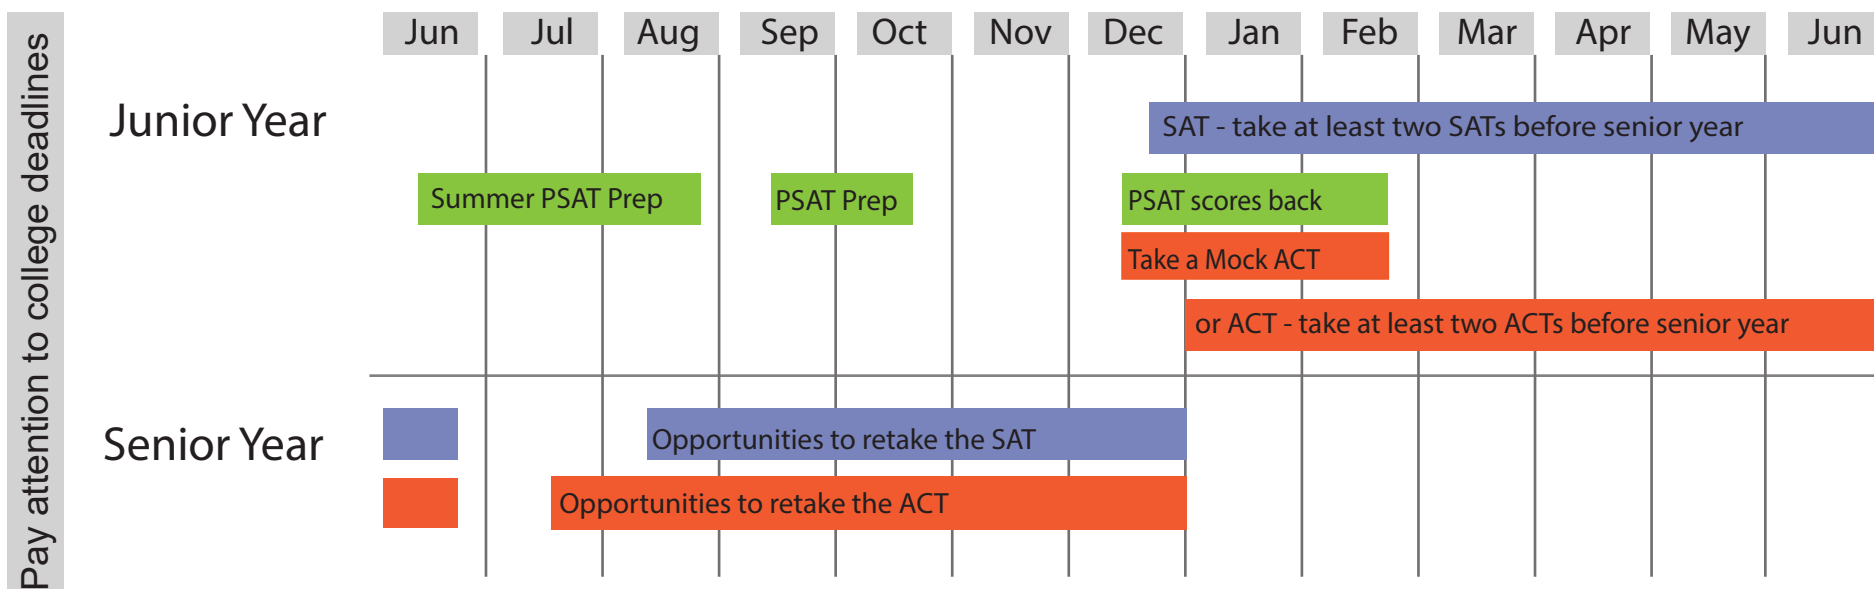

College Admission Testing - What's Your Plan?

2020-2021 Testing Dates - Students who qualify for free or reduced lunch, contact your campus counselor for fee waivers.

ACT - www.actstudent.org

Official Test Date	Registration Deadline	
	Regular	Late
Sep. 12, 13, 19	Aug. 14	Aug. 28
Oct. 10, 17, 24, 25	Sep. 17	Sep. 25
Dec. 12	Nov. 6	Nov. 20
Feb. 6	Jan. 8	Jan. 15
Apr. 17	Mar. 12	Mar. 26
Jun. 12	May 7	May 21
Jul. 17	Jun. 18	Jun. 25

SAT - www.collegeboard.org

Official Test Date	Registration Deadline	
	Regular	Late
Aug. 29	Jul. 31	Aug. 18
Sep. 26	Aug. 26	Sep. 15
Oct. 3	Sep. 4	Sep. 22
Nov. 7	Oct. 7	Oct. 27
Dec. 5	Nov. 5	Nov. 24
Mar. 13	Feb. 12	Mar. 2
May 8	Apr. 8	Apr. 27
Jun. 5	May 6	May 26