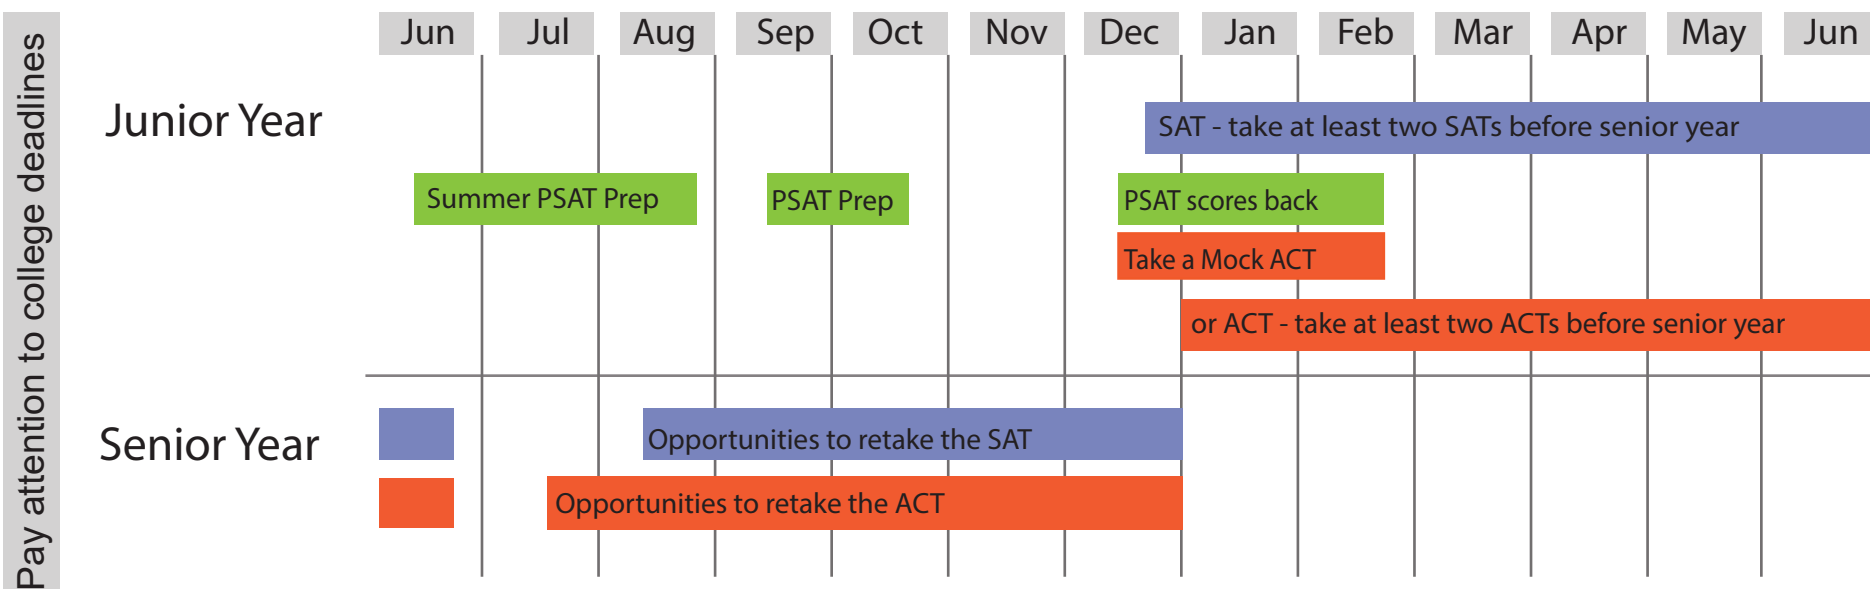

# College Admission Testing - What's Your Plan?

**2018-2019 Testing Dates** - Students who qualify for free or reduced lunch, contact your campus counselor for fee waivers.

ACT - <a href="http://www.actstudent.org">www.actstudent.org</a>			SAT - <a href="http://www.collegeboard.org">www.collegeboard.org</a>			PSAT	
Official Test Date	Registration Deadline		Official Test Date	Registration Deadline		Test Date	
	Regular	Late		Regular	Late		
Sep. 8	Aug. 3	Aug. 17	Aug. 25	Jul. 27	Aug. 15	Oct. 10	PSAT 8/9 - grades 8 & 9
Oct. 27	Sep. 21	Oct. 5	Oct. 6	Sep. 7	Sep. 26	(Oct. 13 & Oct. 24 alt.)	PSAT/NMSQT - grades 10 & 11
Dec. 8	Nov. 2	Nov. 16	Nov. 3	Oct. 5	Oct. 24		
Feb. 9	Jan. 11	Jan. 18	Dec. 1	Nov. 2	Nov. 20		
Apr. 13	Mar. 8	Mar. 22	Mar. 9	Feb. 8	Feb. 27		
Jun. 8	May 3	May 17	May 4	Apr. 5	Apr. 24		
Jul. 13	Jun. 14	Jun. 21	Jun. 1	May 3	May 22		

# COLLEGE ADMISSION TESTING